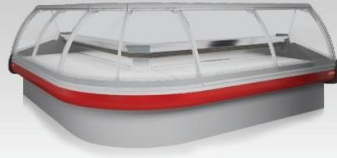

MARS

DIŐAN MOTORLU YATAY SERVİS REYONU
REMOTE MULTI-DECK HORIZONTAL SERVE-OVER COUNTER