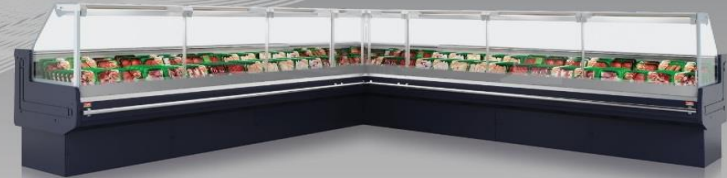

FIRAT-D

İÇTEN / DIŐAN MOTORLU YATAY SERVİS REYONU
PLUG-IN / REMOTE MULTI-DECK HORIZONTAL SERVE-OVER COUNTER