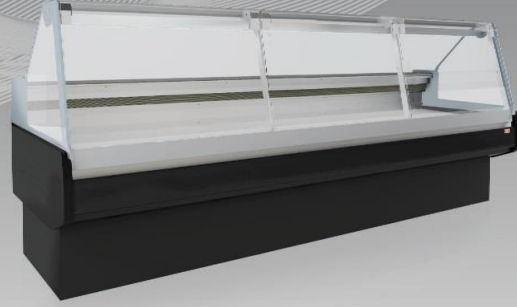

FIRAT-V

İÇTEN / DIŐAN MOTORLU YATAY SERVİS REYONU
PLUG-IN / REMOTE MULTI-DECK HORIZONTAL SERVE-OVER COUNTER

Teknik Özellikler / Technical Details	
Modül Boyu / Modul Sizes mm	937 1250 1406 1675 2167 2500 2812 3124 3437 3750
Teshir Alanı / Display Area (m²) (800mm)	70 84 106 140 163 189 210 233 257 282
Teshir Kapasitesi/Display Area Capacity (m²)	175 235 254 350 409 470 525 583 646 705
Çalışma Ortamı / Ambient Condition	@+25 °C / 60 % RH
Yan Panel Kalınlığı / Side Panel Thickness	50mm + 50mm

FIRAT-D

İÇTEN / DIŐAN MOTORLU YATAY SERVİS REYONU
PLUG-IN / REMOTE MULTI-DECK HORIZONTAL SERVE-OVER COUNTER